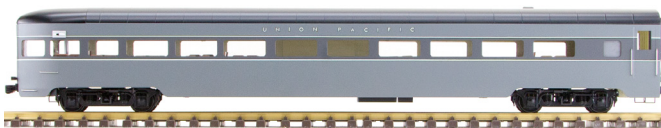

AL34-313 Union Pacific Gray, Coach

AL34-323 Union Pacific Gray, Baggage Car

AL34-333 Union Pacific Gray, Diner Car

AL34-353 Union Pacific Gray, Pullman Sleeper Car

AL34-373 Union Pacific Gray, Observation Car

AL34-383 Union Pacific Gray, 6 Car Set,
(2 Coach, 1 Baggage Car, 1 Diner Car,
1 Sleeper Car, 1 Observation Car)

ITEMS SUBJECT TO CHANGE IN PRICE, COLOR, SPECIFICATION, DESIGN AND AVAILABILITY WITHOUT NOTICE.