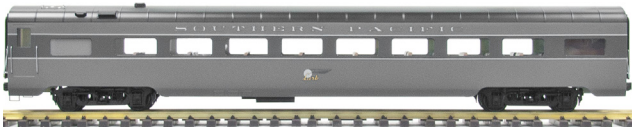

PASSENGER CARS

LIMITED PRODUCTION • 1:32 SCALE • 45 mm GAUGE

AL34-311 Unlettered Gray, Coach

AL34-321 Unlettered Gray, Baggage Car

AL34-331 Unlettered Gray, Diner Car

AL34-351 Unlettered Gray, Pullman Sleeper Car

AL34-371 Unlettered Gray, Observation Car

AL34-381 Unlettered Gray, 6 Car Set,
(2 Coach, 1 Baggage Car, 1 Diner Car,
1 Sleeper Car, 1 Observation Car)

AL34-312 Southern Pacific Gray, Coach

AL34-322 Southern Pacific Gray, Baggage Car