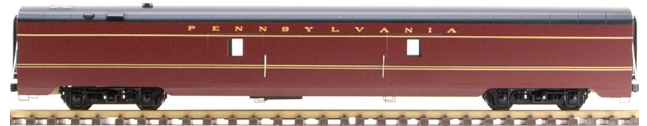

AL34-337 Norfolk & Western Maroon, Diner Car

AL34-3547 Norfolk & Western Maroon, Pullman Sleeper Car

AL34-377 Norfolk & Western Maroon, Observation Car

AL34-387 Norfolk & Western Maroon, 6 Car Set,
(2 Coach, 1 Baggage Car, 1 Diner Car,
1 Sleeper Car, 1 Observation Car)

AL34-318 Pennsylvania Maroon, Coach

AL34-328 Pennsylvania Maroon, Baggage Car

AL34-338 Pennsylvania Maroon, Diner Car

AL34-358 Pennsylvania Maroon, Pullman Sleeper Car

AL34-378 Pennsylvania Maroon, Observation Car