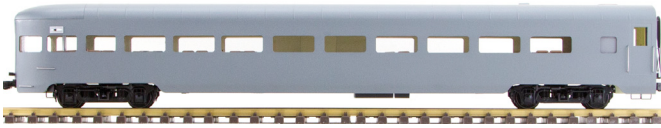

PASSENGER CARS

LIMITED PRODUCTION • 1:32 SCALE • 45 mm GAUGE

AL34-311 Unlettered Gray, Coach

AL34-321 Unlettered Gray, Baggage Car

AL34-331 Unlettered Gray, Diner Car

AL34-351 Unlettered Gray, Pullman Sleeper Car

AL34-371 Unlettered Gray, Observation Car

AL34-381 Unlettered Gray, 6 Car Set,
(2 Coach, 1 Baggage Car, 1 Diner Car,
1 Sleeper Car, 1 Observation Car)

AL34-312 Southern Pacific Gray, Coach

AL34-322 Southern Pacific Gray, Baggage Car

AL34-332 Southern Pacific Gray, Diner Car

AL34-352 Southern Pacific Gray, Pullman Sleeper Car

AL34-372 Southern Pacific Gray, Observation Car

AL34-382 Southern Pacific Gray, 6 Car Set,
(2 Coach, 1 Baggage Car, 1 Diner Car,
1 Sleeper Car, 1 Observation Car)