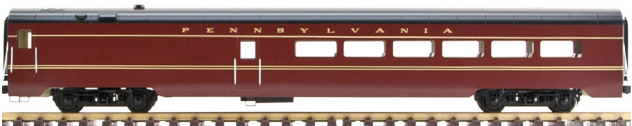

AL34-337 Norfolk & Western Maroon, Diner Car

AL34-3547 Norfolk & Western Maroon, Pullman Sleeper Car

AL34-377 Norfolk & Western Maroon, Observation Car

AL34-387 Norfolk & Western Maroon, 6 Car Set,
(2 Coach, 1 Baggage Car, 1 Diner Car,
1 Sleeper Car, 1 Observation Car)

AL34-318 Pennsylvania Maroon, Coach

AL34-328 Pennsylvania Maroon, Baggage Car

AL34-338 Pennsylvania Maroon, Diner Car

AL34-358 Pennsylvania Maroon, Pullman Sleeper Car

AL34-378 Pennsylvania Maroon, Observation Car