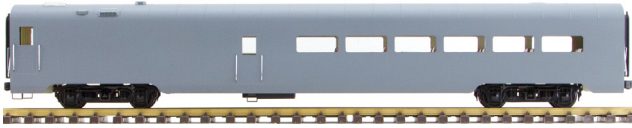

PASSENGER CARS

LIMITED PRODUCTION • 1:32 SCALE • 45 mm GAUGE

AL34-311 Unlettered Gray, Coach

AL34-321 Unlettered Gray, Baggage Car

AL34-331 Unlettered Gray, Diner Car

AL34-351 Unlettered Gray, Pullman Sleeper Car

AL34-371 Unlettered Gray, Observation Car

AL34-381 Unlettered Gray, 6 Car Set,
(2 Coach, 1 Baggage Car, 1 Diner Car,
1 Sleeper Car, 1 Observation Car)

AL34-312 Southern Pacific Gray, Coach

AL34-322 Southern Pacific Gray, Baggage Car