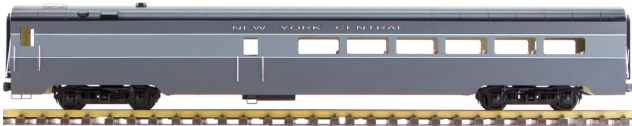

AL34-316 UP Yellow, Coach

AL34-326 UP Yellow, Baggage Car

AL34-336 UP Yellow, Diner Car

AL34-356 UP Yellow, Pullman Sleeper Car

AL34-376 UP Yellow, Observation Car

AL34-386 UP YELLOW, 6 Car Set,
(2 Coach, 1 Baggage Car, 1 Diner Car,
1 Sleeper Car, 1 Observation Car)

ITEMS SUBJECT TO CHANGE IN PRICE, COLOR, SPECIFICATION, DESIGN AND AVAILABILITY WITHOUT NOTICE.

PASSENGER CARS

LIMITED PRODUCTION • 1:32 SCALE • 45 mm GAUGE

AL34-317 Norfolk & Western Maroon, Coach

AL34-327 Norfolk & Western Maroon, Baggage Car