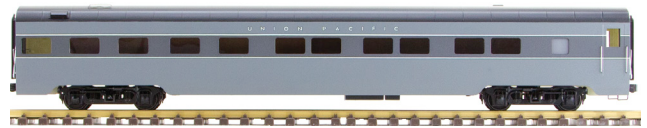

AL34-323 Union Pacific Gray, Baggage Car

AL34-353 Union Pacific Gray, Pullman Sleeper Car