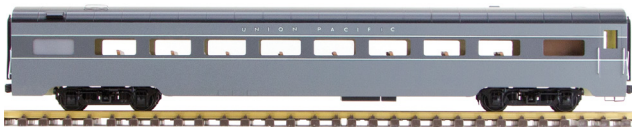

AL34-332 Southern Pacific Gray, Diner Car

AL34-352 Southern Pacific Gray, Pullman Sleeper Car

AL34-372 Southern Pacific Gray, Observation Car

AL34-382 Southern Pacific Gray, 6 Car Set,
(2 Coach, 1 Baggage Car, 1 Diner Car,
1 Sleeper Car, 1 Observation Car)