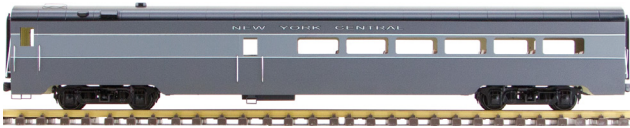

PASSENGER CARS

LIMITED PRODUCTION • 1:32 SCALE • 45 mm GAUGE

AL34-314 New York Central Gray, Coach

AL34-324 New York Central Gray, Baggage Car

AL34-334 New York Central Gray, Diner Car

AL34-354 New York Central Gray, Pullman Sleeper Car

AL34-374 New York Central Gray, Observation Car

AL34-384 New York Central Gray, 6 Car Set,
(2 Coach, 1 Baggage Car, 1 Diner Car,
1 Sleeper Car, 1 Observation Car)

AL34-315 SP Daylight Red & Orange, Coach