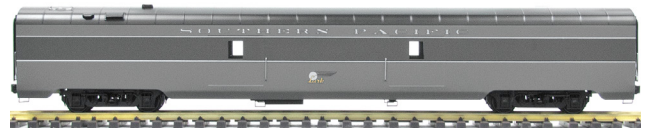

AL34-381 Unlettered Gray, 6 Car Set,
(2 Coach, 1 Baggage Car, 1 Diner Car,
1 Sleeper Car, 1 Observation Car)

AL34-322 Southern Pacific Gray, Baggage Car