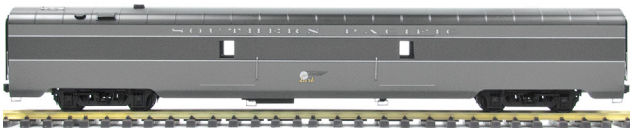

PASSENGER CARS

LIMITED PRODUCTION • 1:32 SCALE • 45 mm GAUGE

AL34-311 Unlettered Gray, Coach

AL34-321 Unlettered Gray, Baggage Car

AL34-331 Unlettered Gray, Diner Car

AL34-351 Unlettered Gray, Pullman Sleeper Car

AL34-371 Unlettered Gray, Observation Car

AL34-381 Unlettered Gray, 6 Car Set,
(2 Coach, 1 Baggage Car, 1 Diner Car,
1 Sleeper Car, 1 Observation Car)

AL34-312 Southern Pacific Gray, Coach

AL34-322 Southern Pacific Gray, Baggage Car

AL34-332 Southern Pacific Gray, Diner Car

AL34-352 Southern Pacific Gray, Pullman Sleeper Car

AL34-372 Southern Pacific Gray, Observation Car

AL34-382 Southern Pacific Gray, 6 Car Set,
(2 Coach, 1 Baggage Car, 1 Diner Car,
1 Sleeper Car, 1 Observation Car)