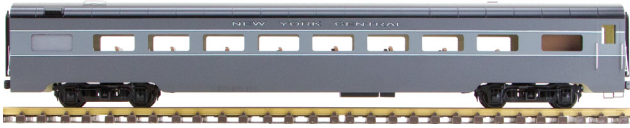

AL34-373 Union Pacific Gray, Observation Car

PASSENGER CARS

LIMITED PRODUCTION • 1:32 SCALE • 45 mm GAUGE

AL34-314 New York Central Gray, Coach