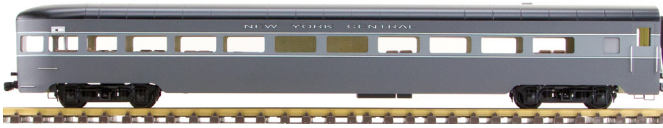

PASSENGER CARS

LIMITED PRODUCTION • 1:32 SCALE • 45 mm GAUGE

AL34-314 New York Central Gray, Coach

AL34-324 New York Central Gray, Baggage Car

AL34-334 New York Central Gray, Diner Car

AL34-354 New York Central Gray, Pullman Sleeper Car

AL34-374 New York Central Gray, Observation Car

AL34-384 New York Central Gray, 6 Car Set,
(2 Coach, 1 Baggage Car, 1 Diner Car,
1 Sleeper Car, 1 Observation Car)

AL34-315 SP Daylight Red & Orange, Coach