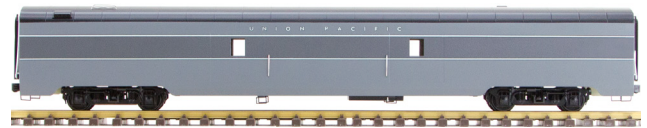

AL34-382 Southern Pacific Gray, 6 Car Set,
(2 Coach, 1 Baggage Car, 1 Diner Car,
1 Sleeper Car, 1 Observation Car)

AL34-323 Union Pacific Gray, Baggage Car