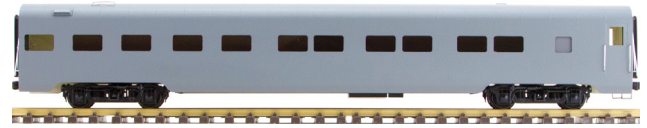

PASSENGER CARS

LIMITED PRODUCTION • 1:32 SCALE • 45 mm GAUGE

AL34-311 Unlettered Gray, Coach

AL34-321 Unlettered Gray, Baggage Car

AL34-331 Unlettered Gray, Diner Car

AL34-351 Unlettered Gray, Pullman Sleeper Car

AL34-371 Unlettered Gray, Observation Car

AL34-381 Unlettered Gray, 6 Car Set,
(2 Coach, 1 Baggage Car, 1 Diner Car,
1 Sleeper Car, 1 Observation Car)

AL34-312 Southern Pacific Gray, Coach

AL34-322 Southern Pacific Gray, Baggage Car