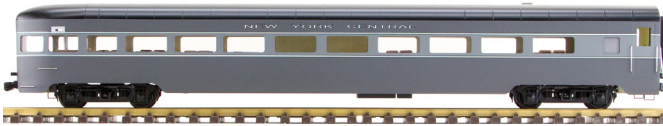

AL34-337 Norfolk & Western Maroon, Diner Car

AL34-377 Norfolk & Western Maroon, Observation Car