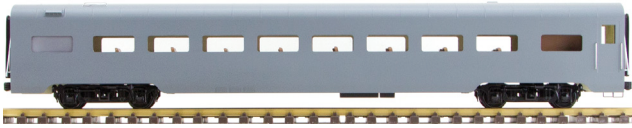

PASSENGER CARS

LIMITED PRODUCTION • 1:32 SCALE • 45 mm GAUGE

AL34-311 Unlettered Gray, Coach

AL34-321 Unlettered Gray, Baggage Car

AL34-331 Unlettered Gray, Diner Car

AL34-351 Unlettered Gray, Pullman Sleeper Car

AL34-371 Unlettered Gray, Observation Car

AL34-381 Unlettered Gray, 6 Car Set,
(2 Coach, 1 Baggage Car, 1 Diner Car,
1 Sleeper Car, 1 Observation Car)

AL34-312 Southern Pacific Gray, Coach

AL34-322 Southern Pacific Gray, Baggage Car