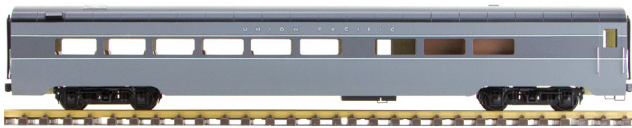

AL34-313 Union Pacific Gray, Coach

AL34-333 Union Pacific Gray, Diner Car