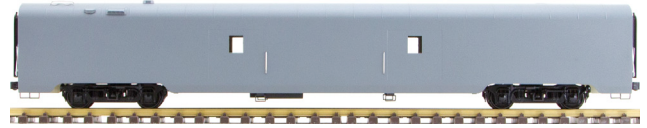

PASSENGER CARS

LIMITED PRODUCTION • 1:32 SCALE • 45 mm GAUGE

AL34-311 Unlettered Gray, Coach

AL34-321 Unlettered Gray, Baggage Car

AL34-331 Unlettered Gray, Diner Car

AL34-351 Unlettered Gray, Pullman Sleeper Car

AL34-371 Unlettered Gray, Observation Car

AL34-381 Unlettered Gray, 6 Car Set,
(2 Coach, 1 Baggage Car, 1 Diner Car,
1 Sleeper Car, 1 Observation Car)

AL34-312 Southern Pacific Gray, Coach

AL34-322 Southern Pacific Gray, Baggage Car