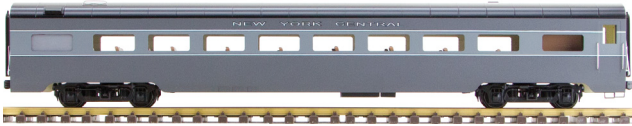

AL34-376 UP Yellow, Observation Car

PASSENGER CARS

LIMITED PRODUCTION • 1:32 SCALE • 45 mm GAUGE

AL34-317 Norfolk & Western Maroon, Coach