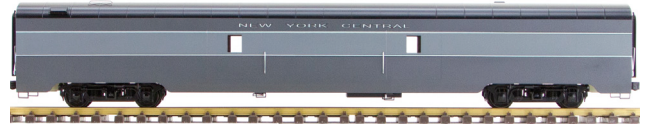

AL34-356 UP Yellow, Pullman Sleeper Car

AL34-327 Norfolk & Western Maroon, Baggage Car