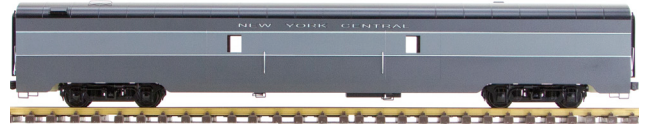

AL34-353 Union Pacific Gray, Pullman Sleeper Car

AL34-324 New York Central Gray, Baggage Car